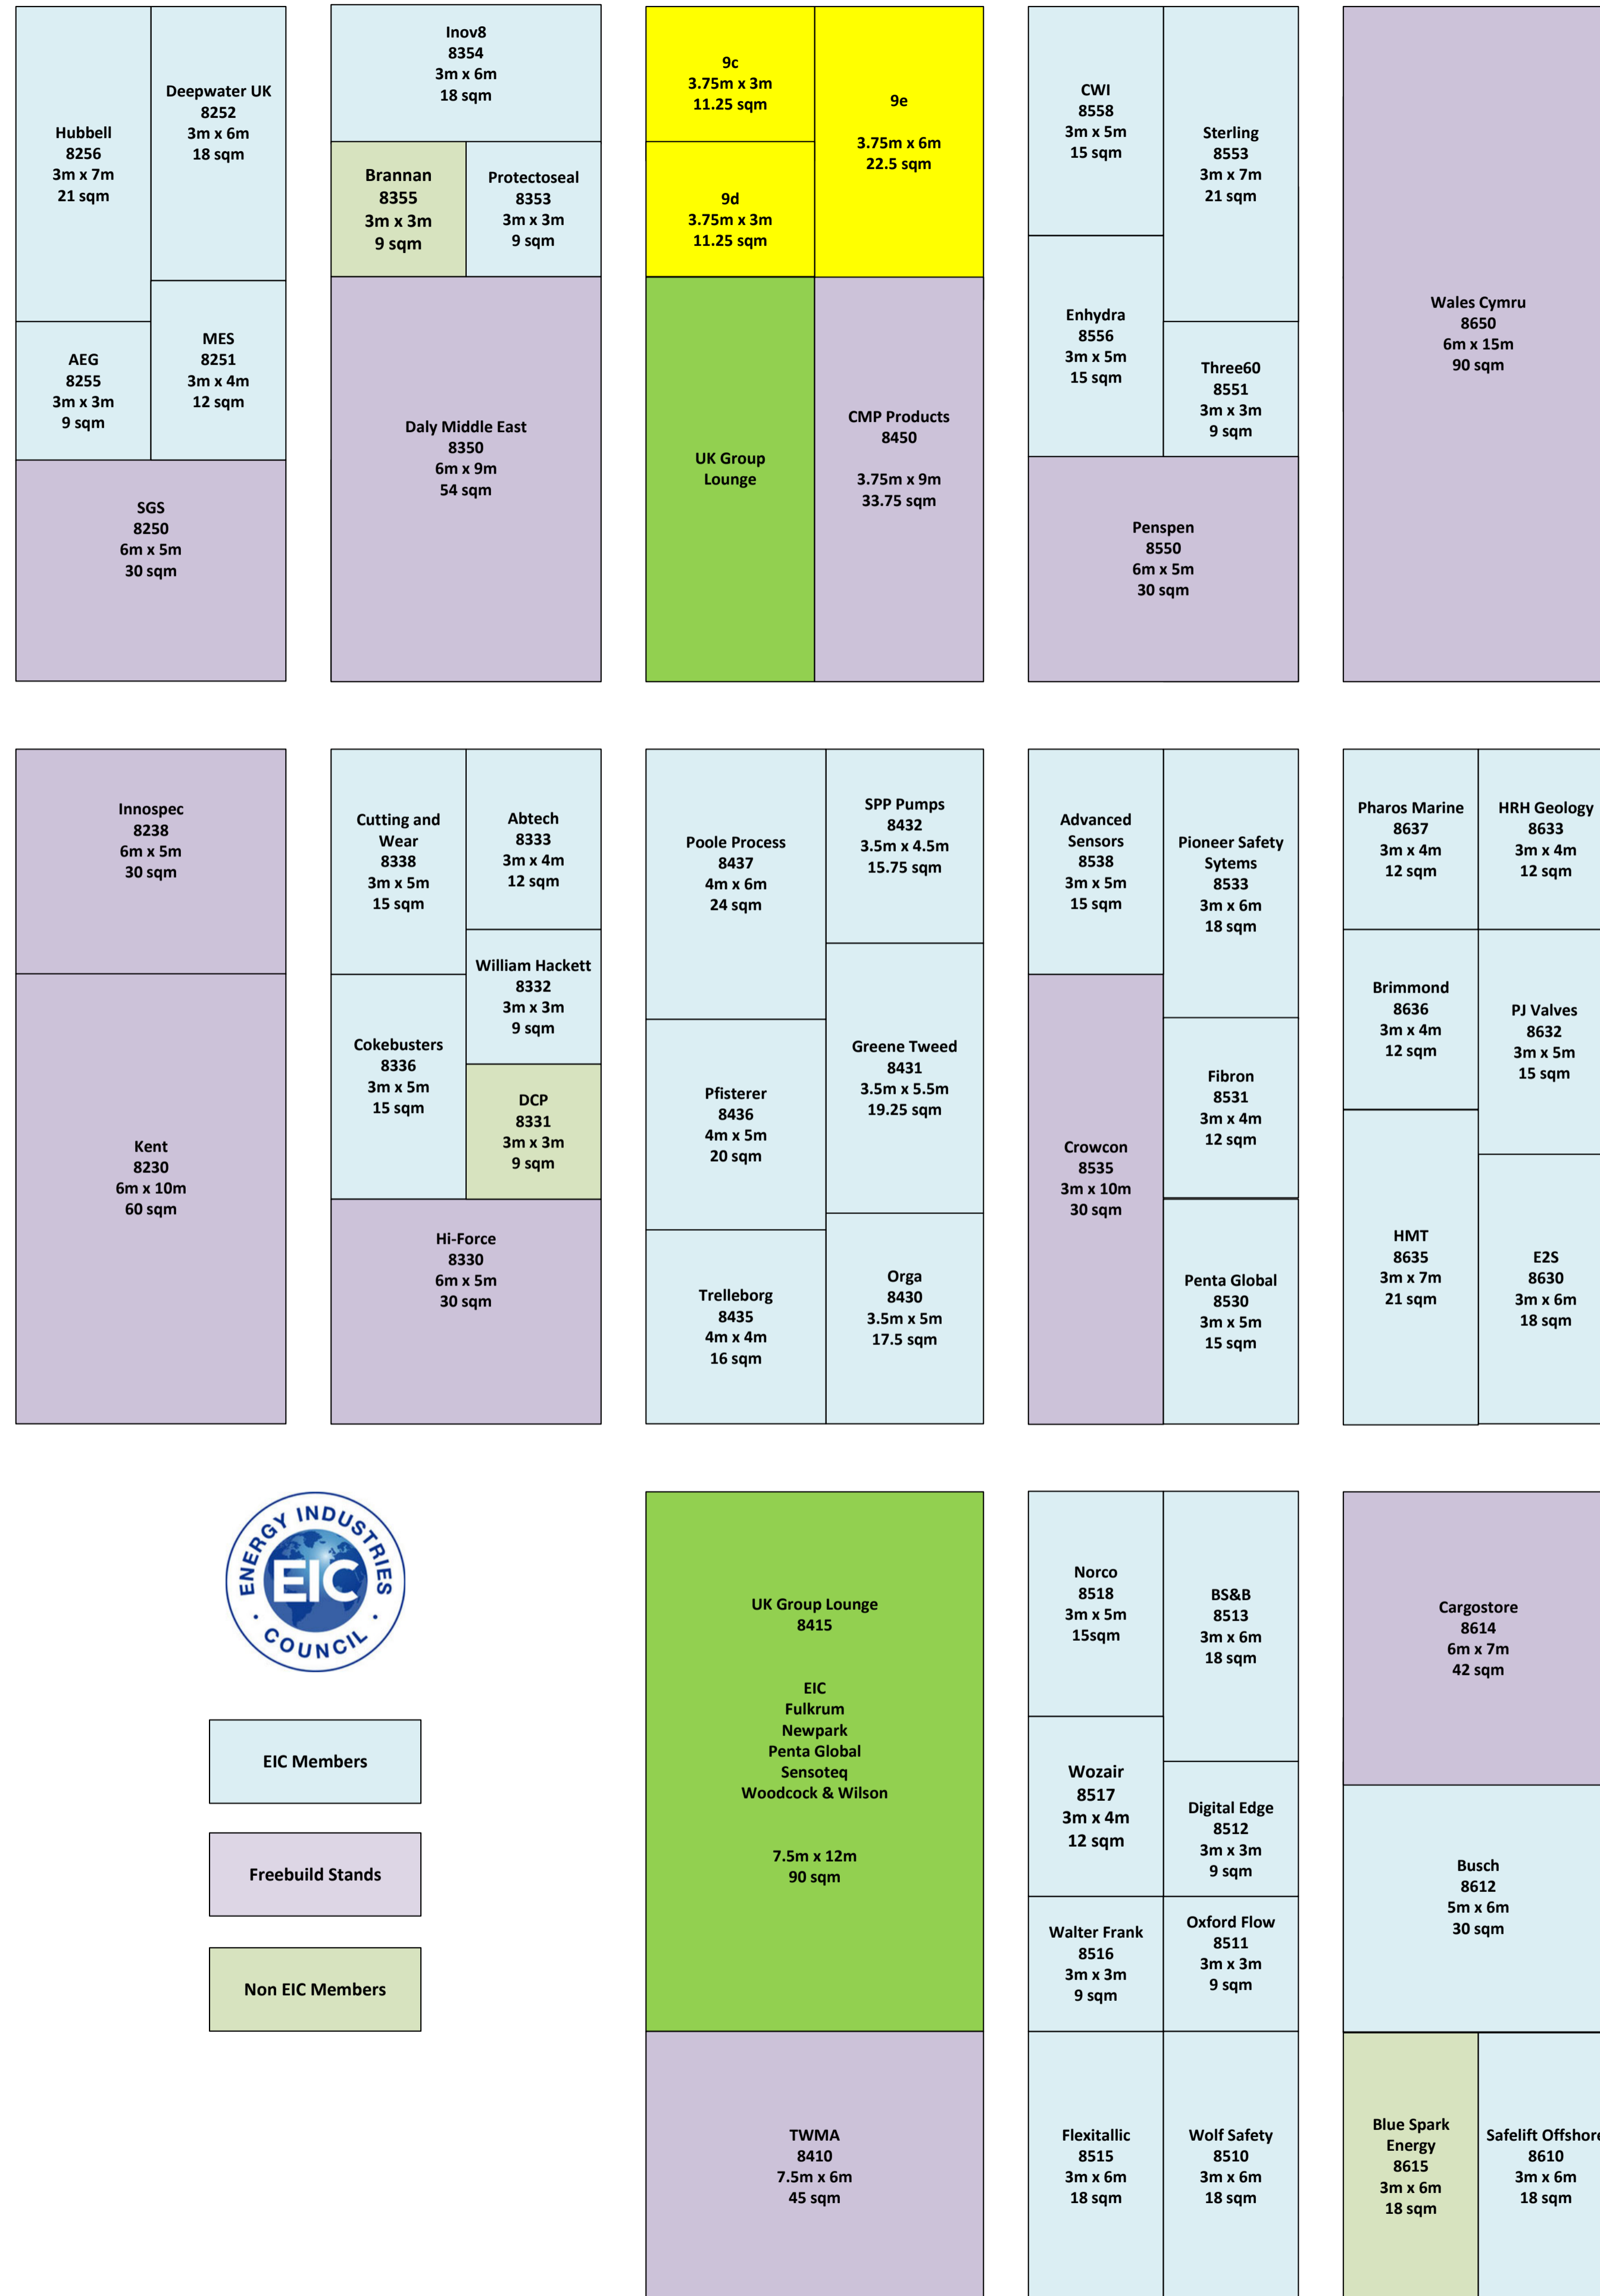

UK & EIC Pavilion Floorplan

Hall 8

- EIC Members
- Freebuild Stands
- Non EIC Members