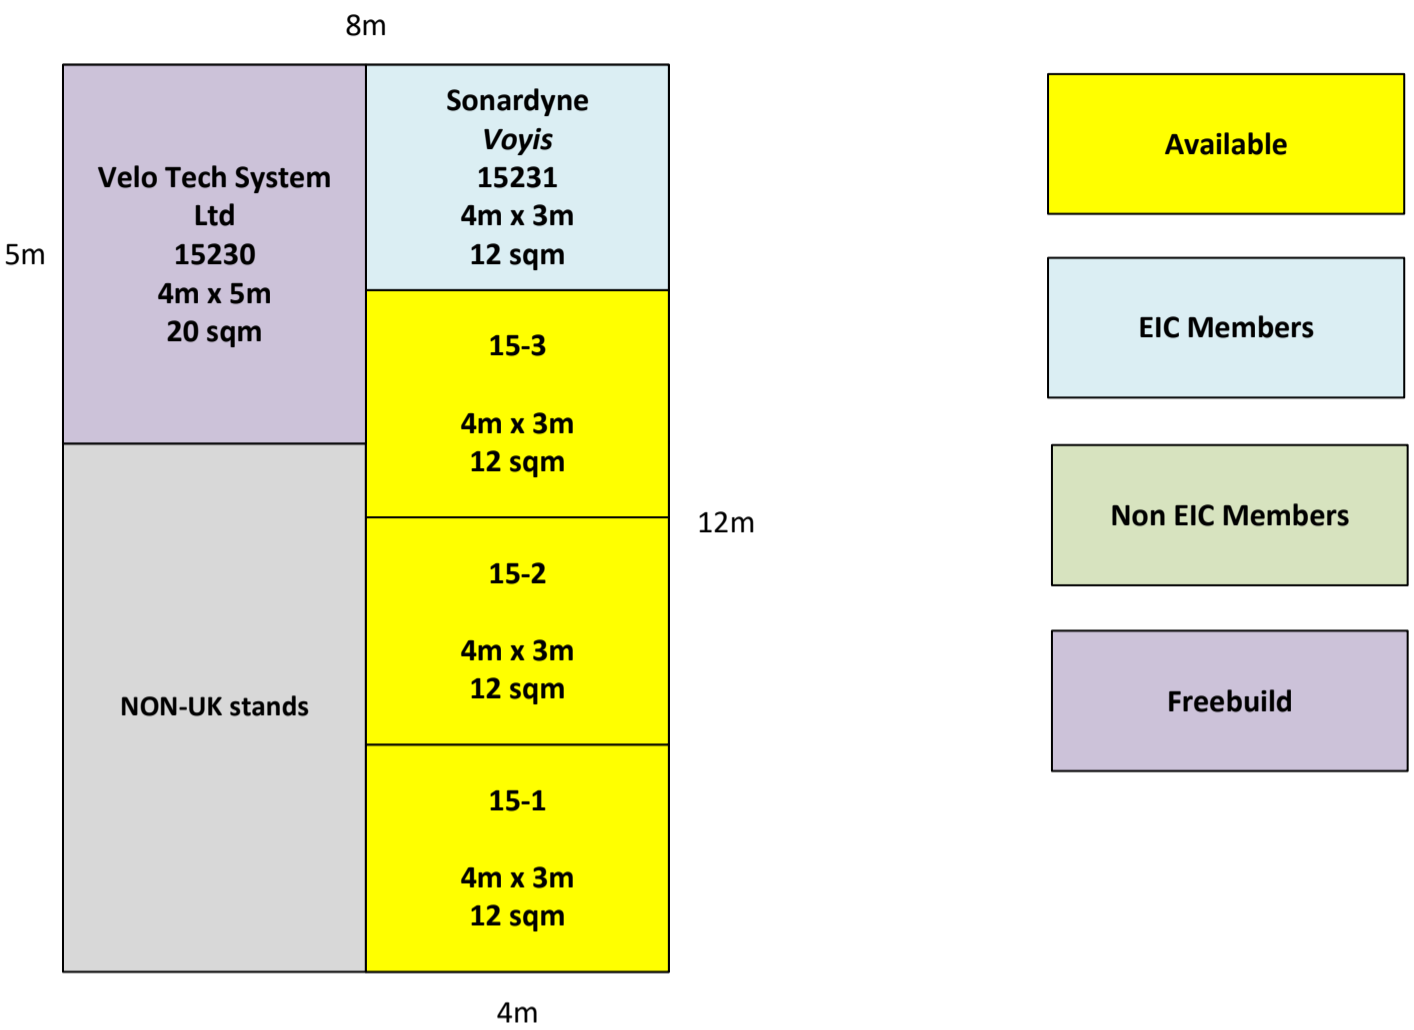

UK & EIC Pavilion Floorplan

Hall 15 – Maritime & Logistics

Overall location UK & EIC Pavilion Hall 15 – Maritime & Logistics