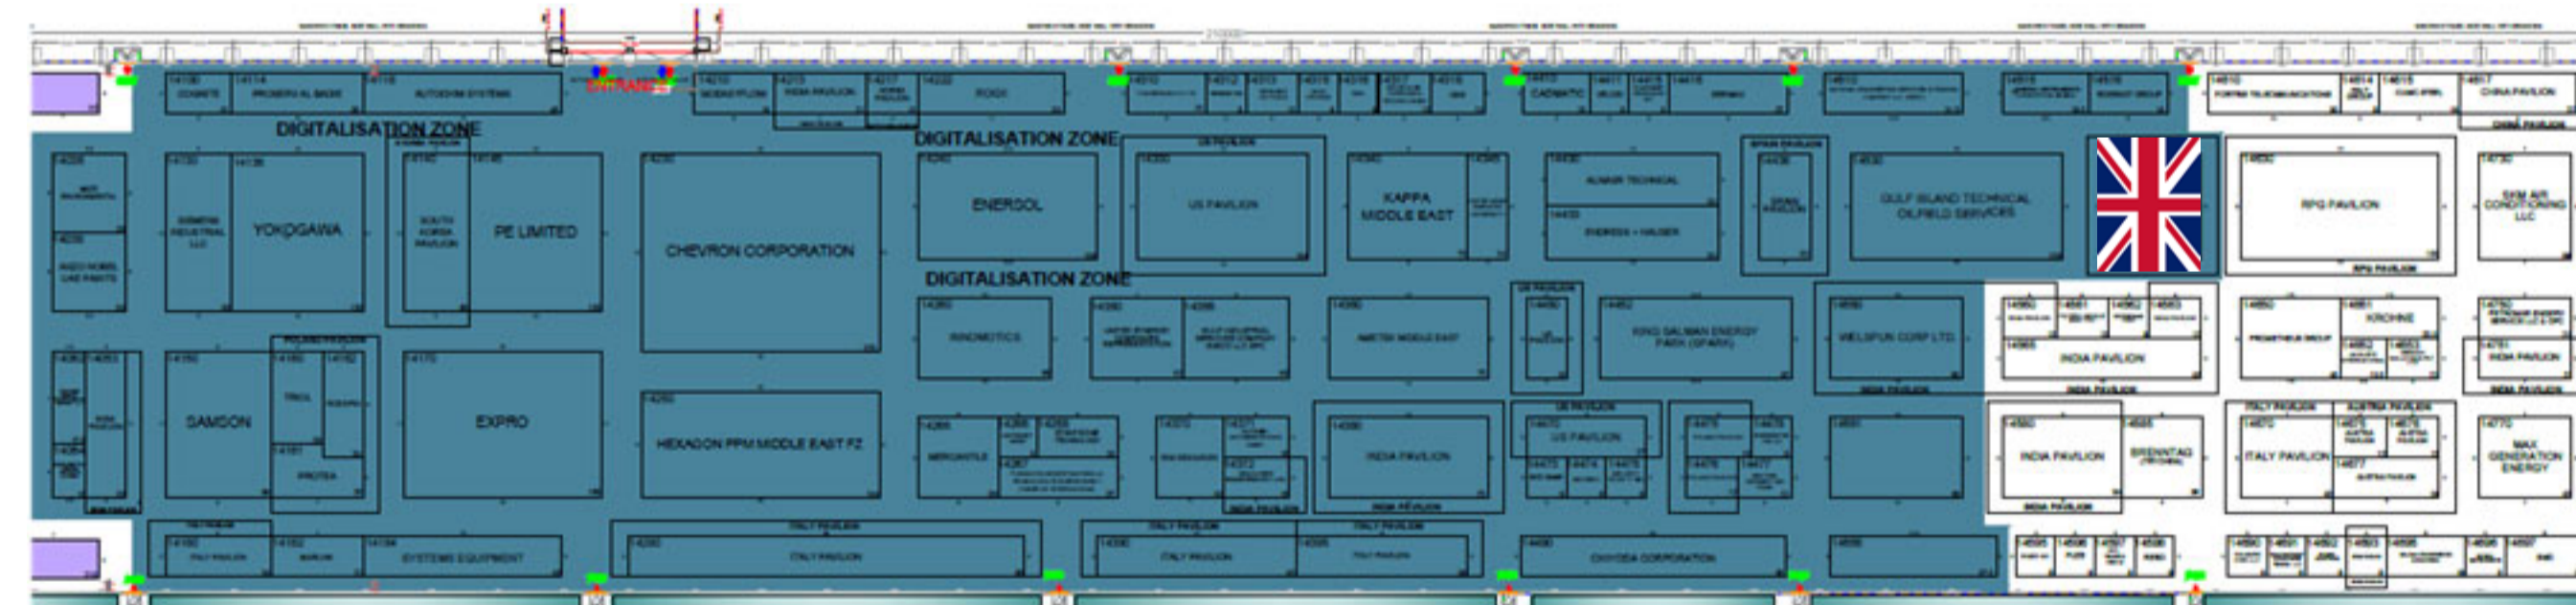

Overall location UK & EIC Pavilion Hall 14 – The Chevron Hall

Please note the blue area is the Digitalization Zone